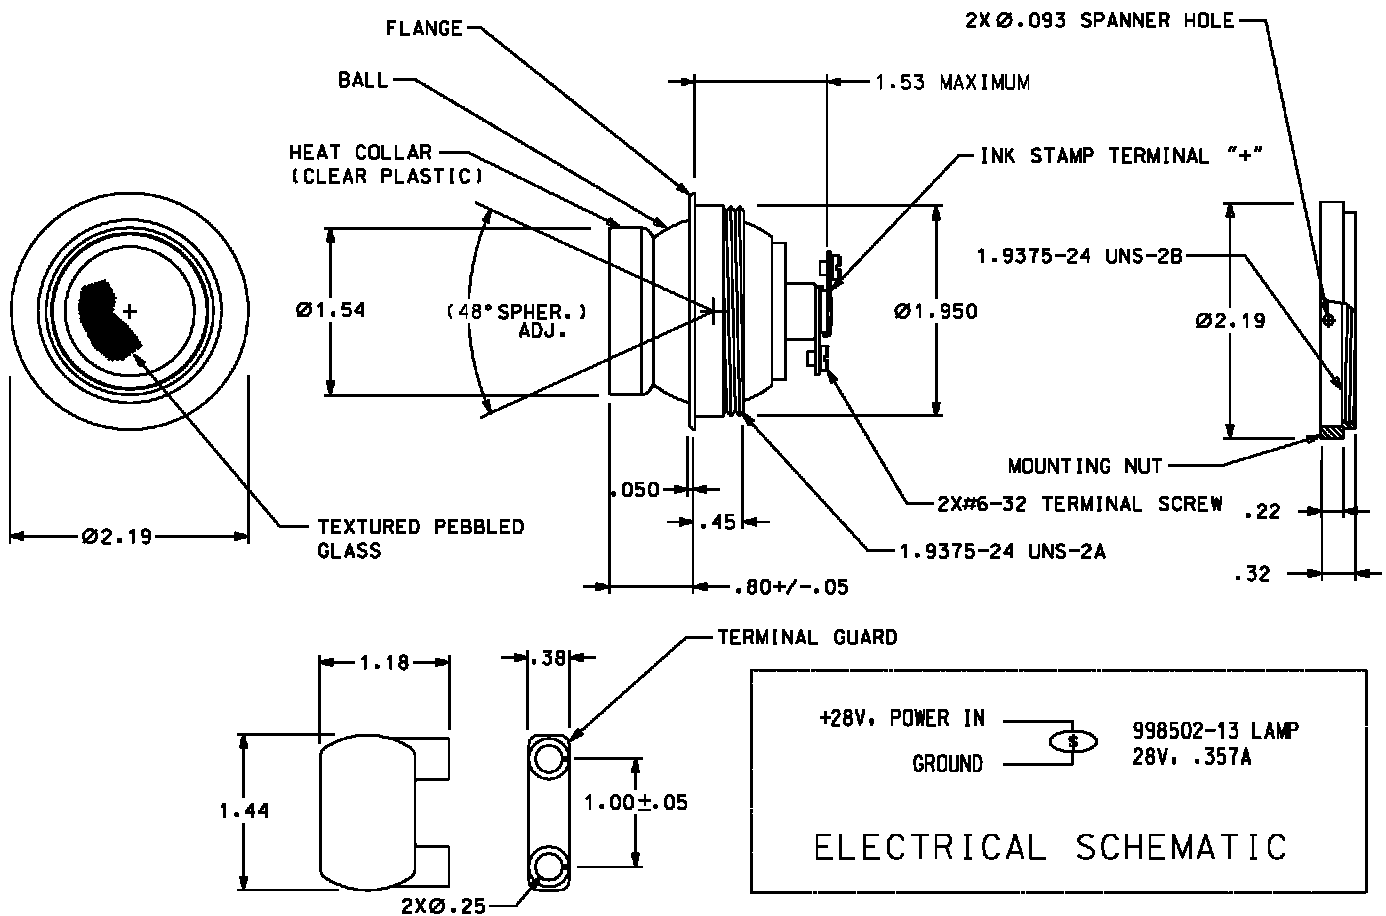

## Product Description

Long life halogen - 6000 hours

Operates on 28V AC or DC

Light weight aluminum construction

48 degrees of spherical adjustment

Custom plating available

Mounting nut type installation

The RL6810 halogen reading light is designed for main cabin areas on general aviation aircraft. A long life Welch Allyn® halogen lamp is used in the assembly which provides a warm color spot that enhances interior surrounding. The reading light is provided with screw terminals for interface to the aircraft wiring systems and an elastomer terminal guard for terminal protection. A mounting nut is also provided for installation.