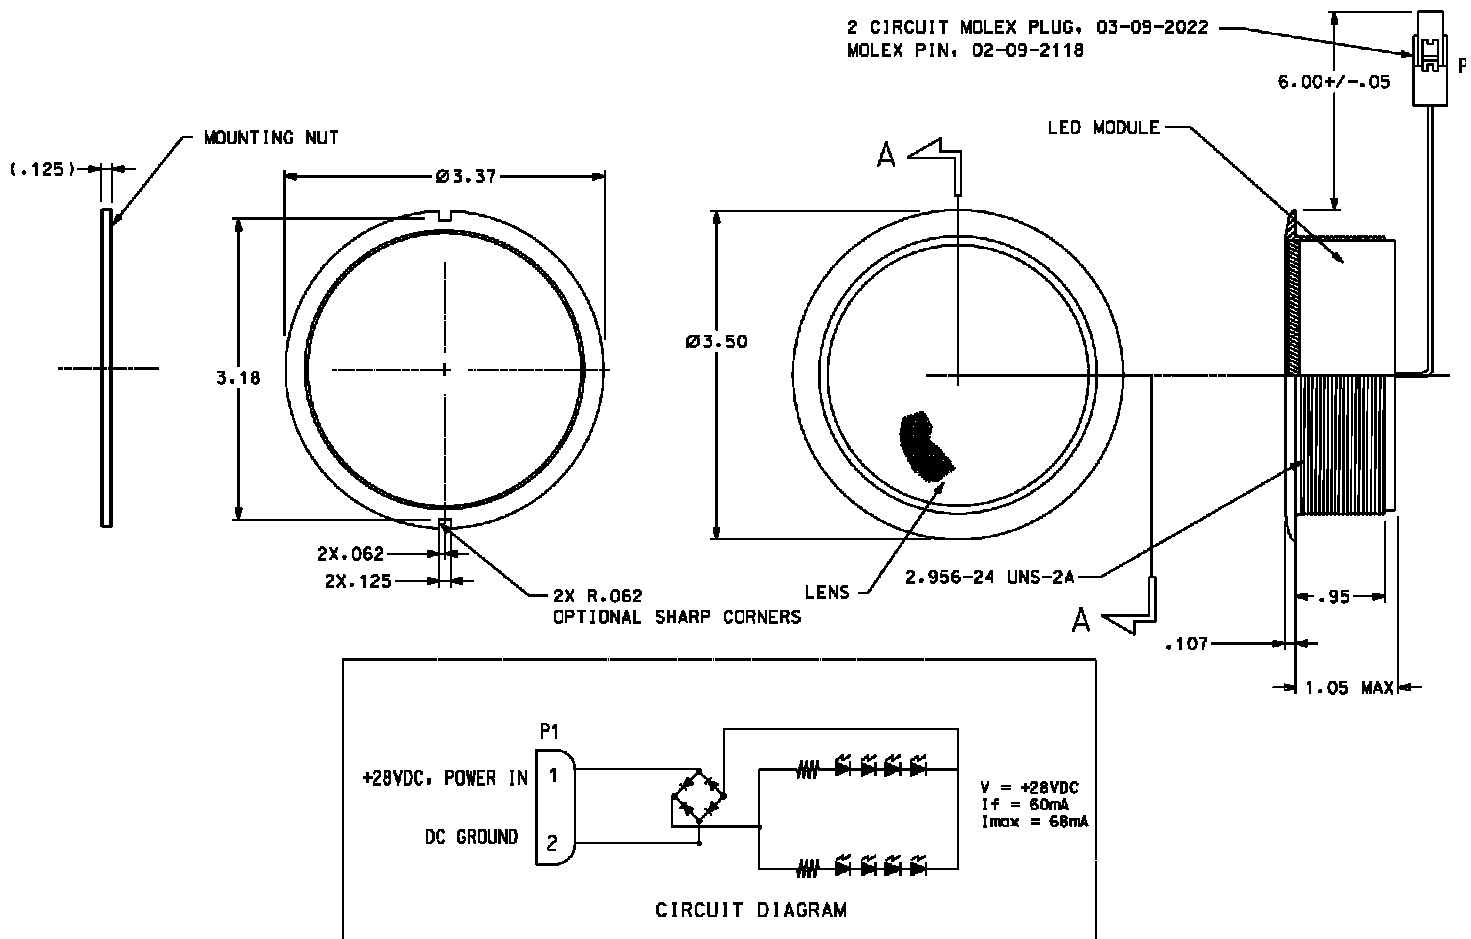

## Product Description

Long life white LEDs

Operates on 28V AC or DC

Light weight aluminum construction

Mounting nut type installation

Available in anodized or plated finishes

Area light DL2573 is a general area light designed for installation in main cabin ceilings, closets, galleys, and crew areas. The area light utilizes long life and high quality Nichia® LEDs to provide superior operating performance for aircraft applications. A prism design incorporated into the lens enhances the light disbursement from the high output LEDs. A mounting nut is used for ease of installation and the area lights threaded housing will accommodate panel thickness ranging from .06-.75 inches.