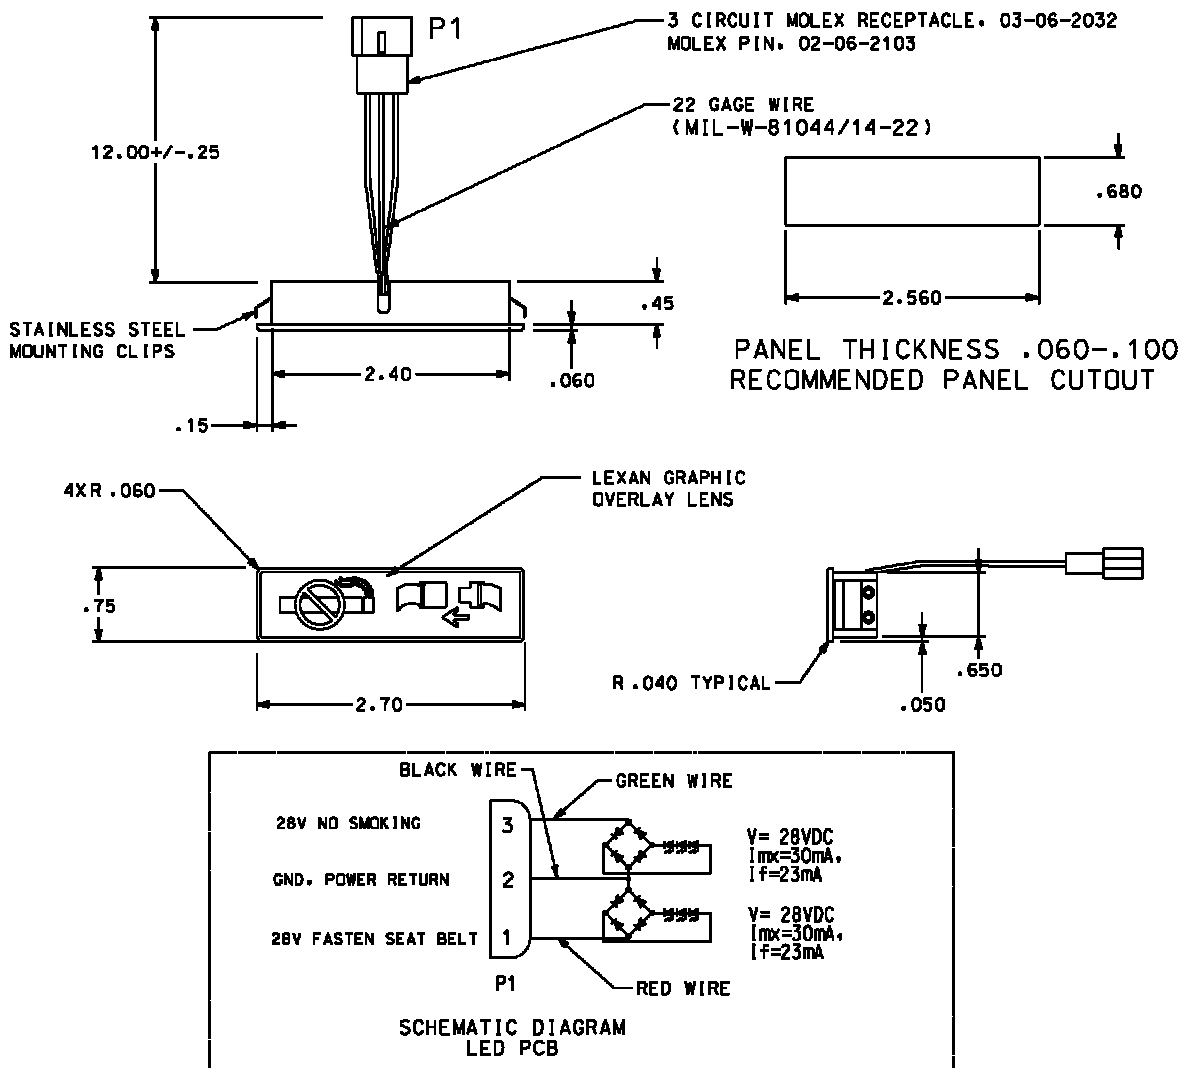

## Product Description

No Smoking & Fasten Seat Belt Symbols

No Smoking & Return To Seat Symbols

Long life white LEDs

Operates on 28V AC or DC

Light weight plastic construction

Spring clips for simple snap-in installation

The IS5130 LED type information is a narrow low profile design with injection molded plastic bezel and utilizes long life and high quality Nichia® LEDs to provide superior operating performance for aircraft applications. The information sign is available in two standard colors of black and cream. Additional custom colors can be provided. Stainless steel mounting clips are utilized for installation of the area light in a wide range of panel thicknesses.